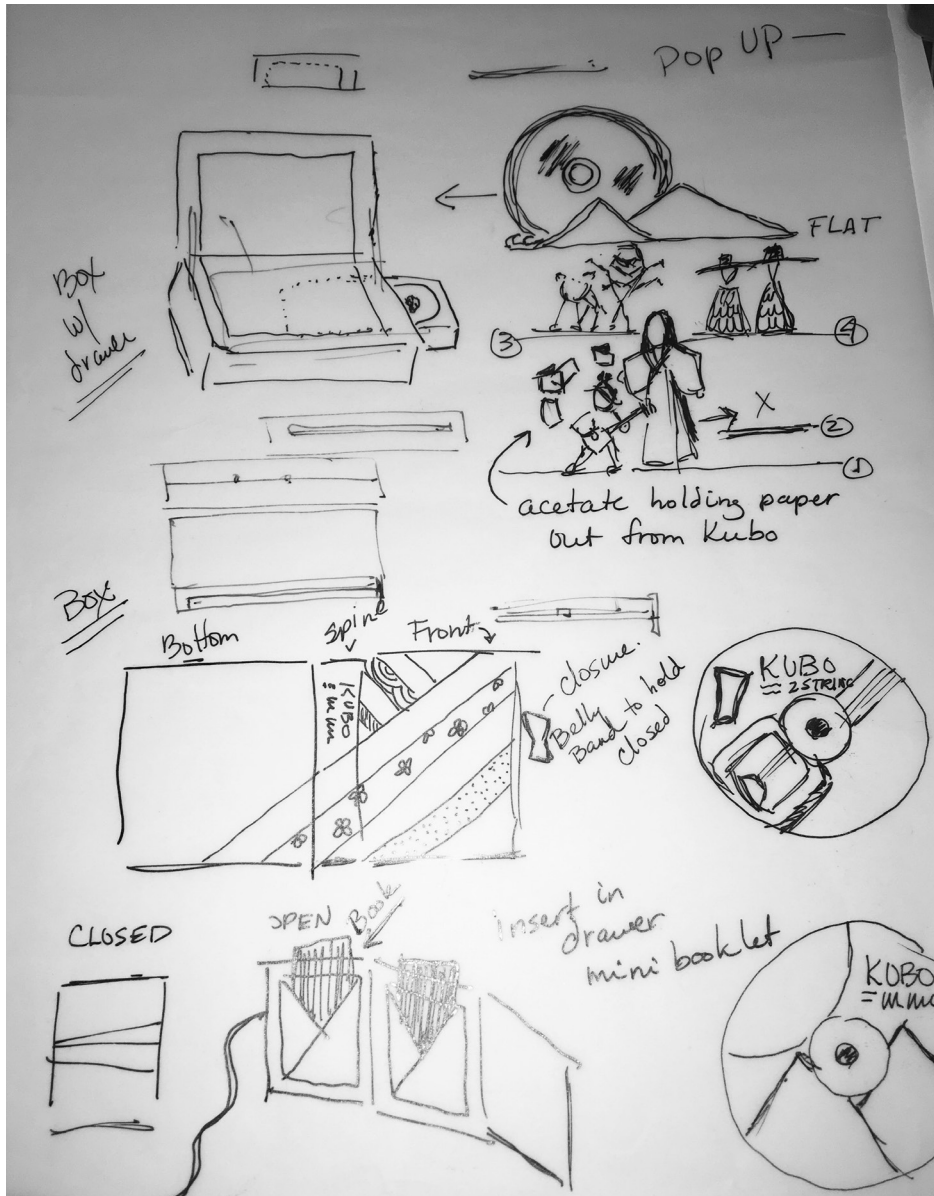

Sketches

Sketches

Sketches

pop up - inside
instruction origami
some things
moon.

silhouette samurai.

carve wood monkey
shamisen
paper folded
samurai
paper lantern

Holtan OPT
\$1.71

Fry's