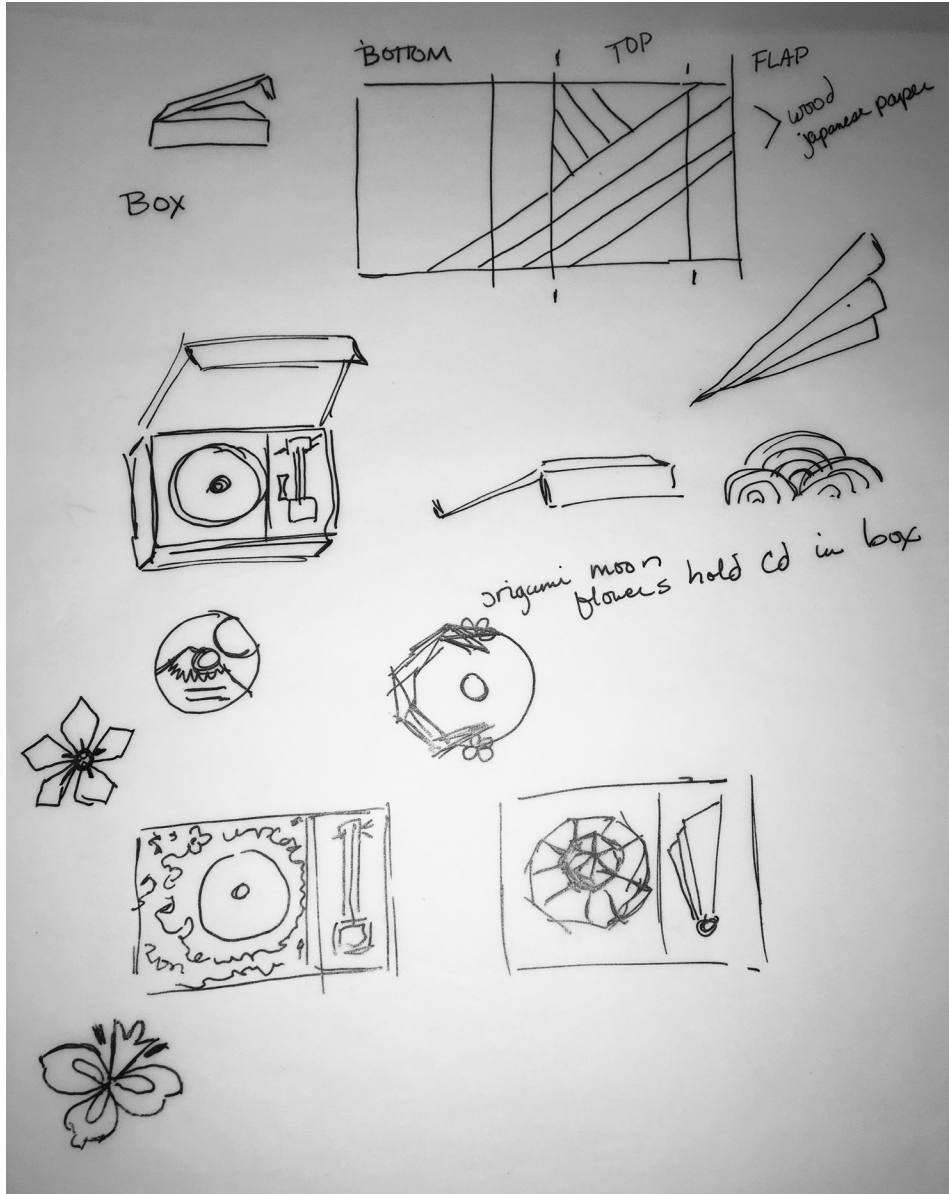

Sketches

Sketches

Sketches

pop up - inside
instruction origami
some things
moon.

silhouette samurai.

carve wood monkey
shamisen
paper folded
samurai
paper lantern

Holtan OPT
\$1.71

Fry's