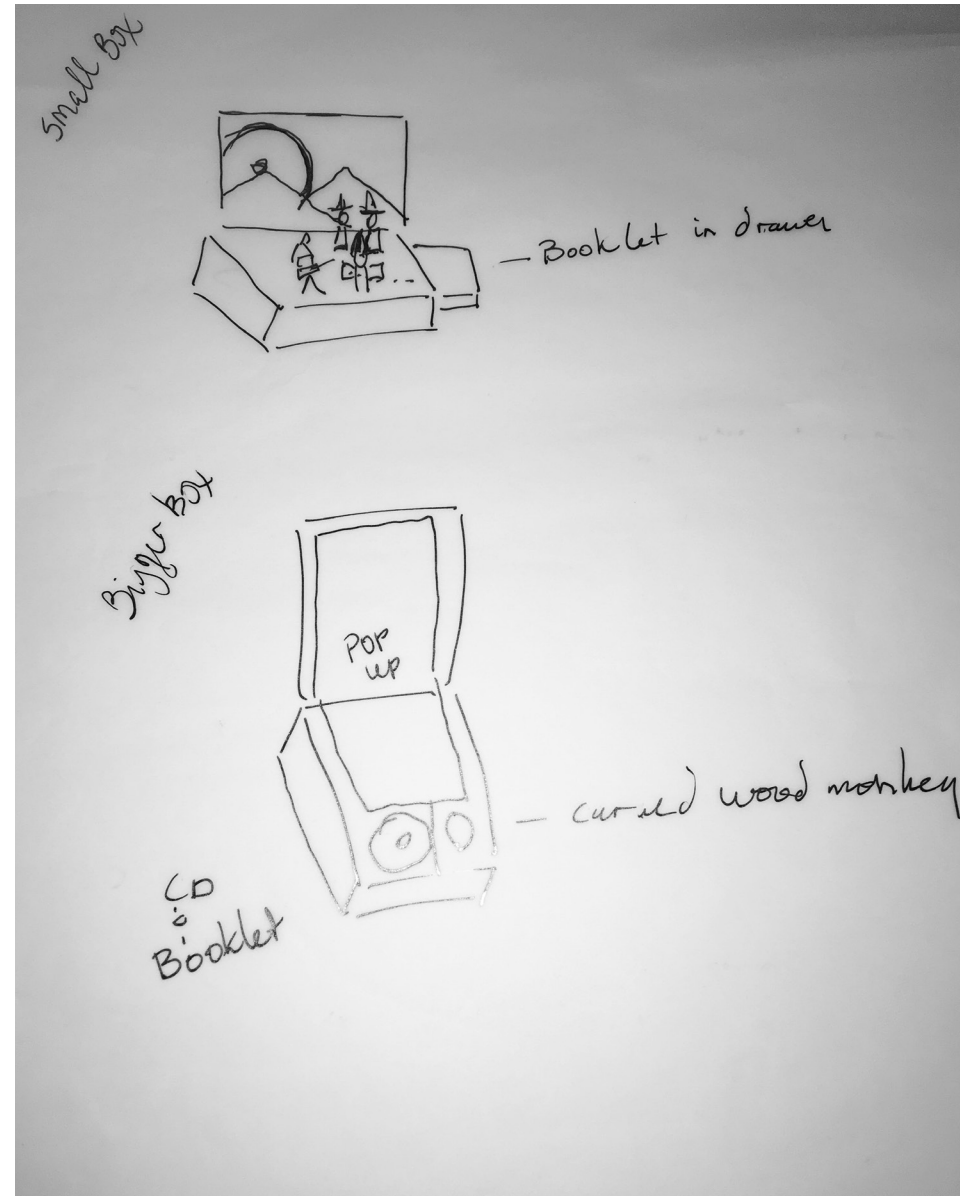

Sketches

Sketches

Sketches

pop up - inside
instruction origami
some things
moon.

silhouette samurai.

carve wood monkey
shamisen
paper folded
samurai
paper lantern

Holtan OPT
\$1.71

Fry's

CD/DVD
mount
hub
25 pack

678-405-6

Z1033.